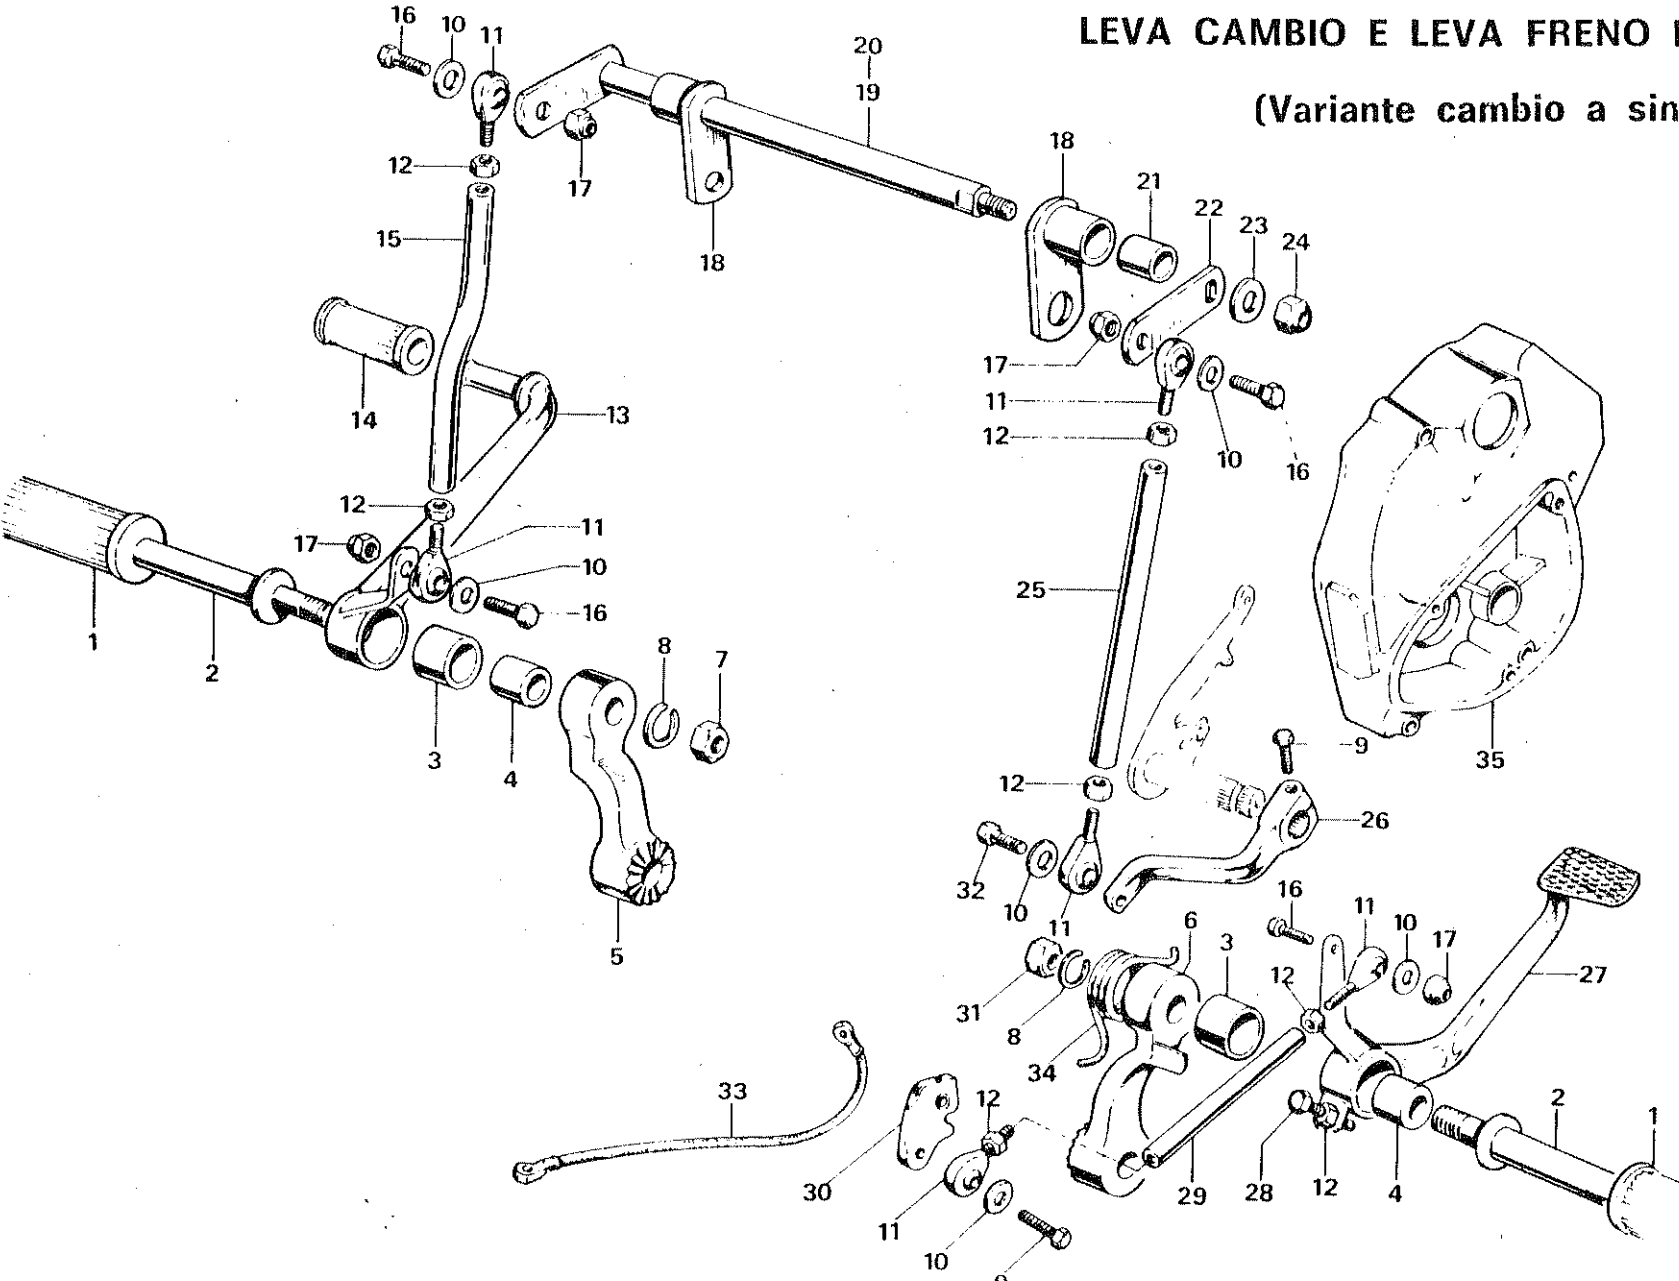

LEVA CAMBIO E LEVA FRENO POST.

(Variante cambio a sinistra)

Nr.	N. codice	Denominazione	Nr.	N. codice	Denominazione
1	50404016	Pedana anteriore	19	34220104	Perno di collegamento
2	61902185	Pedana supp. leva cambio-freno	20	61942068	Gruppo completo leva cambio e freno
3	21510106	Bronzina per leve comando	21	21522430	Bronzina per perno di colleg.
4	34510154	Distanziale interno leve comando	22	33290018	Piastrina colleg. tirante Dx
5	21140265	Supporto sinistro leva cambio	23	33112040	Rondella
6	21140266	Supporto destro leva freno	24	30530163	Dado autobloccante mm 8
7	30511283	Dado mm 14 x 11	25	31220304	Tirante Dx per leva cambio
8	33120014	Rondella grower Ø 14	26	43306200	Levetta com. alberino selettore
9	30232083	Vite 6 x 20	27	43309086	Leva com. freno posteriore
10	33111020	Rondella	28	30232063	Vite regolazione 6 x 16
11	46101001	Snodo sferico	29	31220356	Tirante com. pompa freno post.
12	30510123	Dado mm 6	30	43312133	Levetta com. pompa freno post.
13	43305033	Leva comando cambio	31	30510283	Dado mm 14 x 14
14	50404061	Pedanina per leva cambio	32	30212073	Vite 6 x 18
15	31220303	Tirante Sx per leva cambio	33	47208041	Tube flessibile com freno post.
16	30232103	Vite 6 x 25	34	50190222	Molla richiamo leva freno
17	30530123	Dado autobloccante mm 6	35	25304063	Coperchio catena
18	21141267	Supporto perno di collegamento